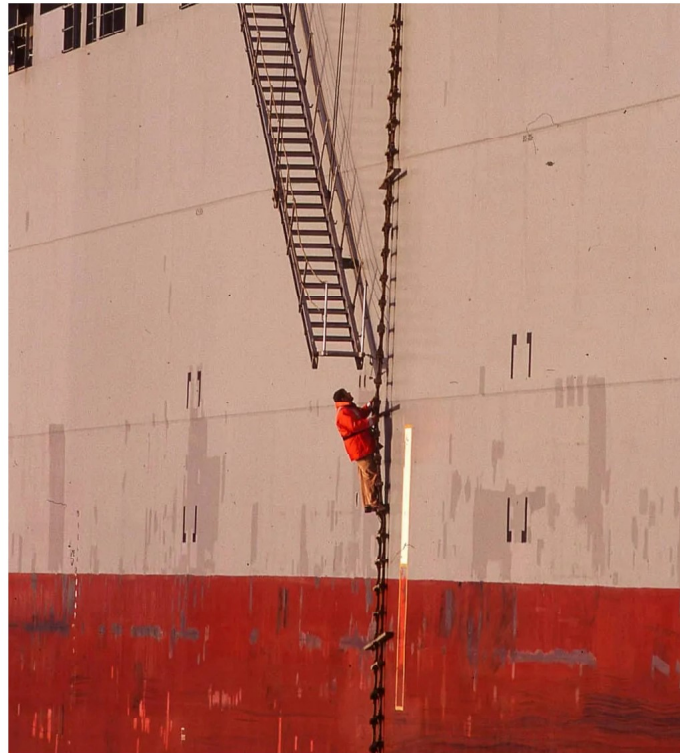

"View From the Bridge"

Presented by: William Band

Date: Thursday, September 12th

Time: 7:00pm

Location: Auditorium

"41 years a Bay Pilot, Bill has sheperd 1,000's of ships on the Chesapeake Bay and C&O Canal from tall ships to ships exceeding 1,100 feet in length, to 200,000 tons - a vital responsible and dangerous career."