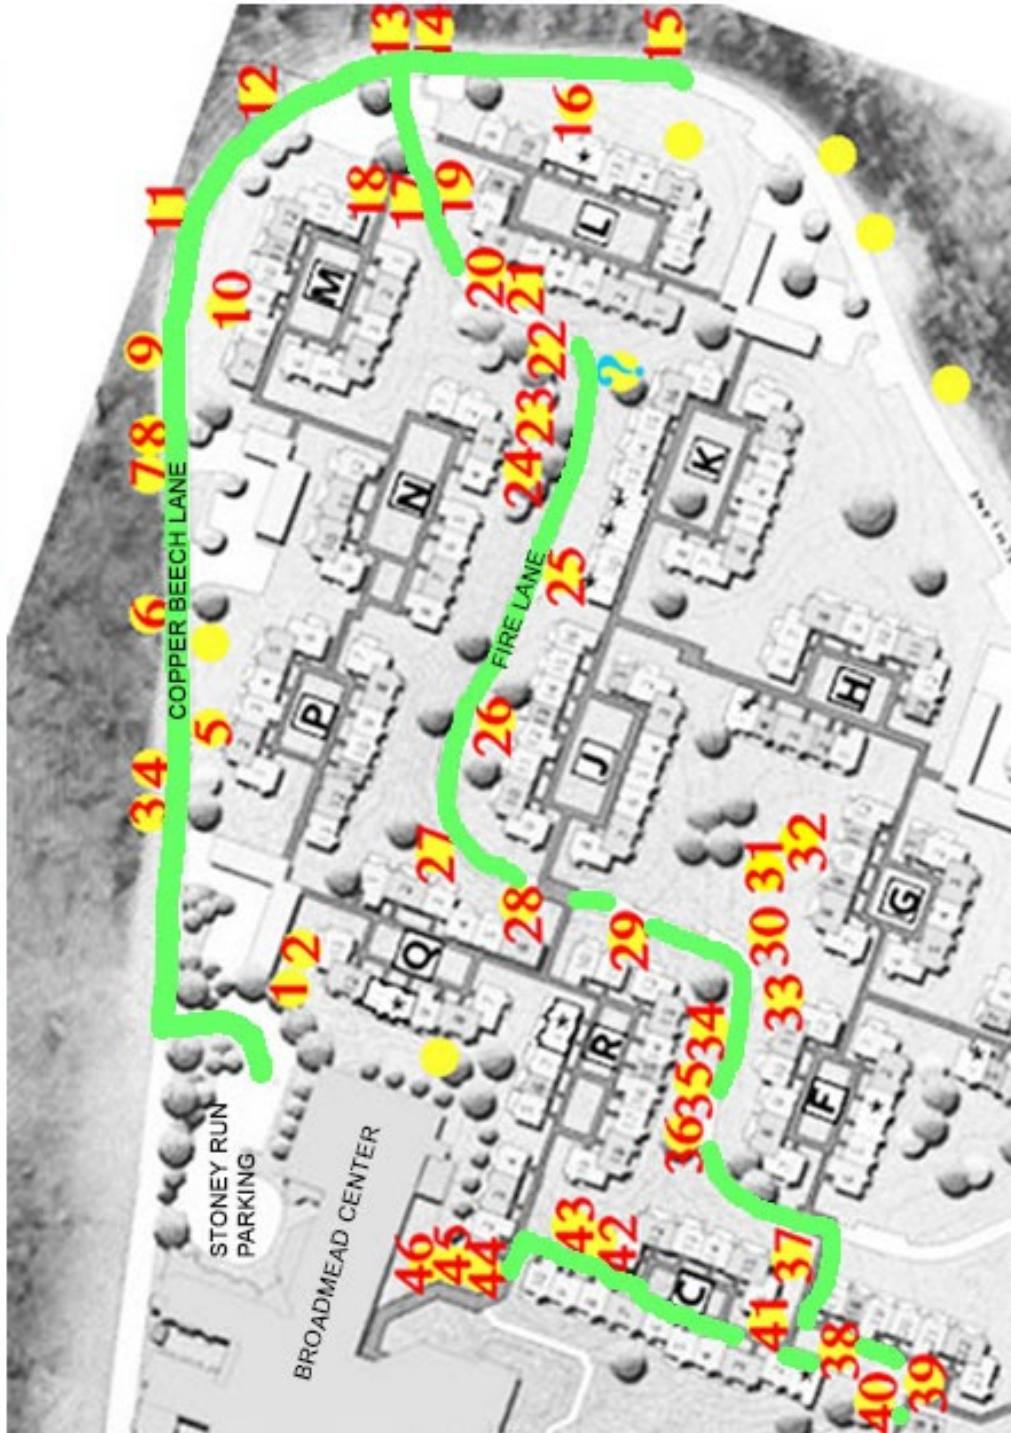

BROADMEAD  
Arboretum

TREE WALK APRIL 22, 2026

- |                     |                      |                             |
|---------------------|----------------------|-----------------------------|
| 1 River Birch       | 16 Atlas Cedar       | 31 Sweetgum                 |
| 2 Dawn Redwood      | 17 Pin Oak           | 32 American Elm             |
| 3 Black Walnut      | 18 Red Buckeye       | 33 Ginkgo (Maidenhair Tree) |
| 4 Bradford Pear     | 19 Tupelo (Blackgum) | 34 Franklin Tree            |
| 5 Sassafras         | 20 Black Cherry      | 35 Chinese Elm              |
| 6 Winter Creeper    | 21 Leyland Cypress   | 36 Hawthorne                |
| 7 Princess Tree     | 22 Eastern Hemlock   | 37 Sugar Maple              |
| 8 Hackberry         | 23 Sweetgum          | 38 Deodar Cedar             |
| 9 Black Locust      | 24 White Pine        | 39 Bradford Pear            |
| 10 Kousa Dogwood    | 25 River Birch       | 40 Witch-hazel              |
| 11 Tulip Poplar     | 26 Red Maple         | 41 Ginkgo                   |
| 12 Northern Red Oak | 27 Honey Locust      | 42 Crabapple                |
| 13 Sassafras        | 28 Southern Magnolia | 43 White Ash                |
| 14 Sawtooth Oak     | 29 American Hornbeam | 44 Sweetbay Magnolia        |
| 15 Weeping Cherry   | 30 Willow Oak        | 45 Hinoki Cypress           |