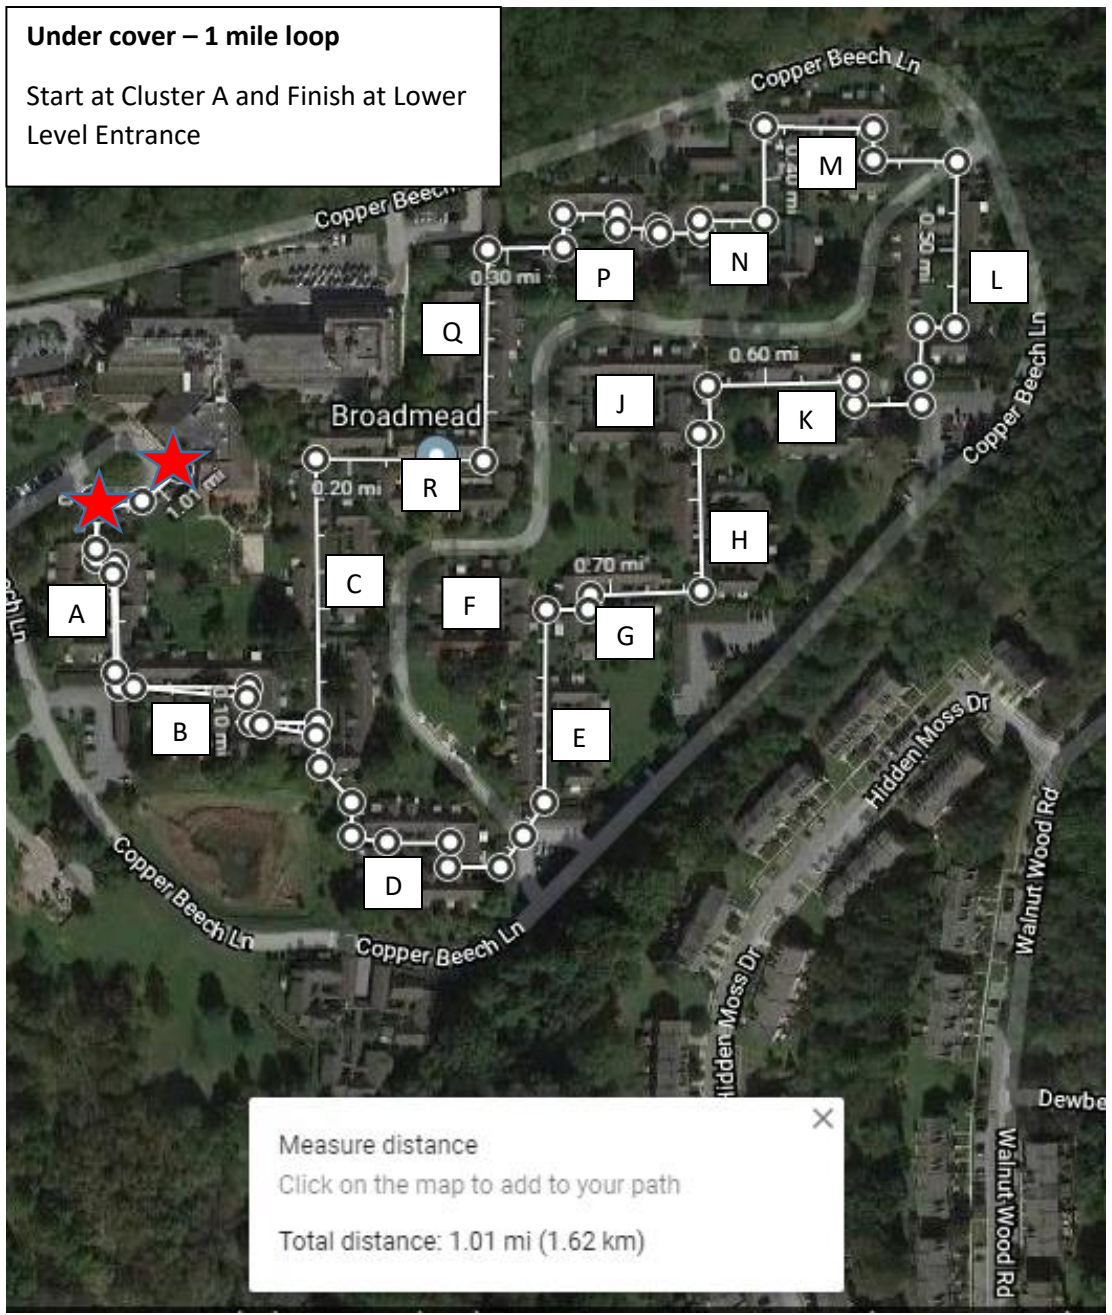

- Start in Cluster W
- Go up and around perimeter road until you get to Cluster Q
- Go thru Q to fire lane
- Go down fire lane to DE parking lot is
- 3809 ft = .72 mile

## ¼ Mile – Clusters A to D

Start in Cluster A end in DEF Parking Lot

- Start in Cluster A
- Go thru Cluster B
- Into Cluster C
- Turn right into Cluster D
- End in Cluster DEF Parking Lot
- 1086 feet = .20 mile

**Under cover – 1 mile loop**  
Start at Cluster A and Finish at Lower Level Entrance

- A – B – C – R – Q – P – N – M – L – K – H – G – E – D – B – A to lower level entrance
- 1 mile undercover

**1 & ¼ mile loop**

Start at Fire Lane where J and R meet

Finish in same spot

- Start in Fire lane where J and R cross
- Go up fire lane to the perimeter road
- Turn left and come down and around perimeter road to lower level entrance by marketing
- Head back up perimeter road
- Turn left onto fire lane back to J//R
- 1.17 miles