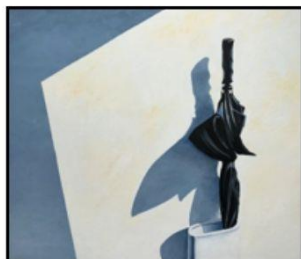

Questions? Contact Marsha Howes at marshadhowes@gmail.com or 443-578-x8536.